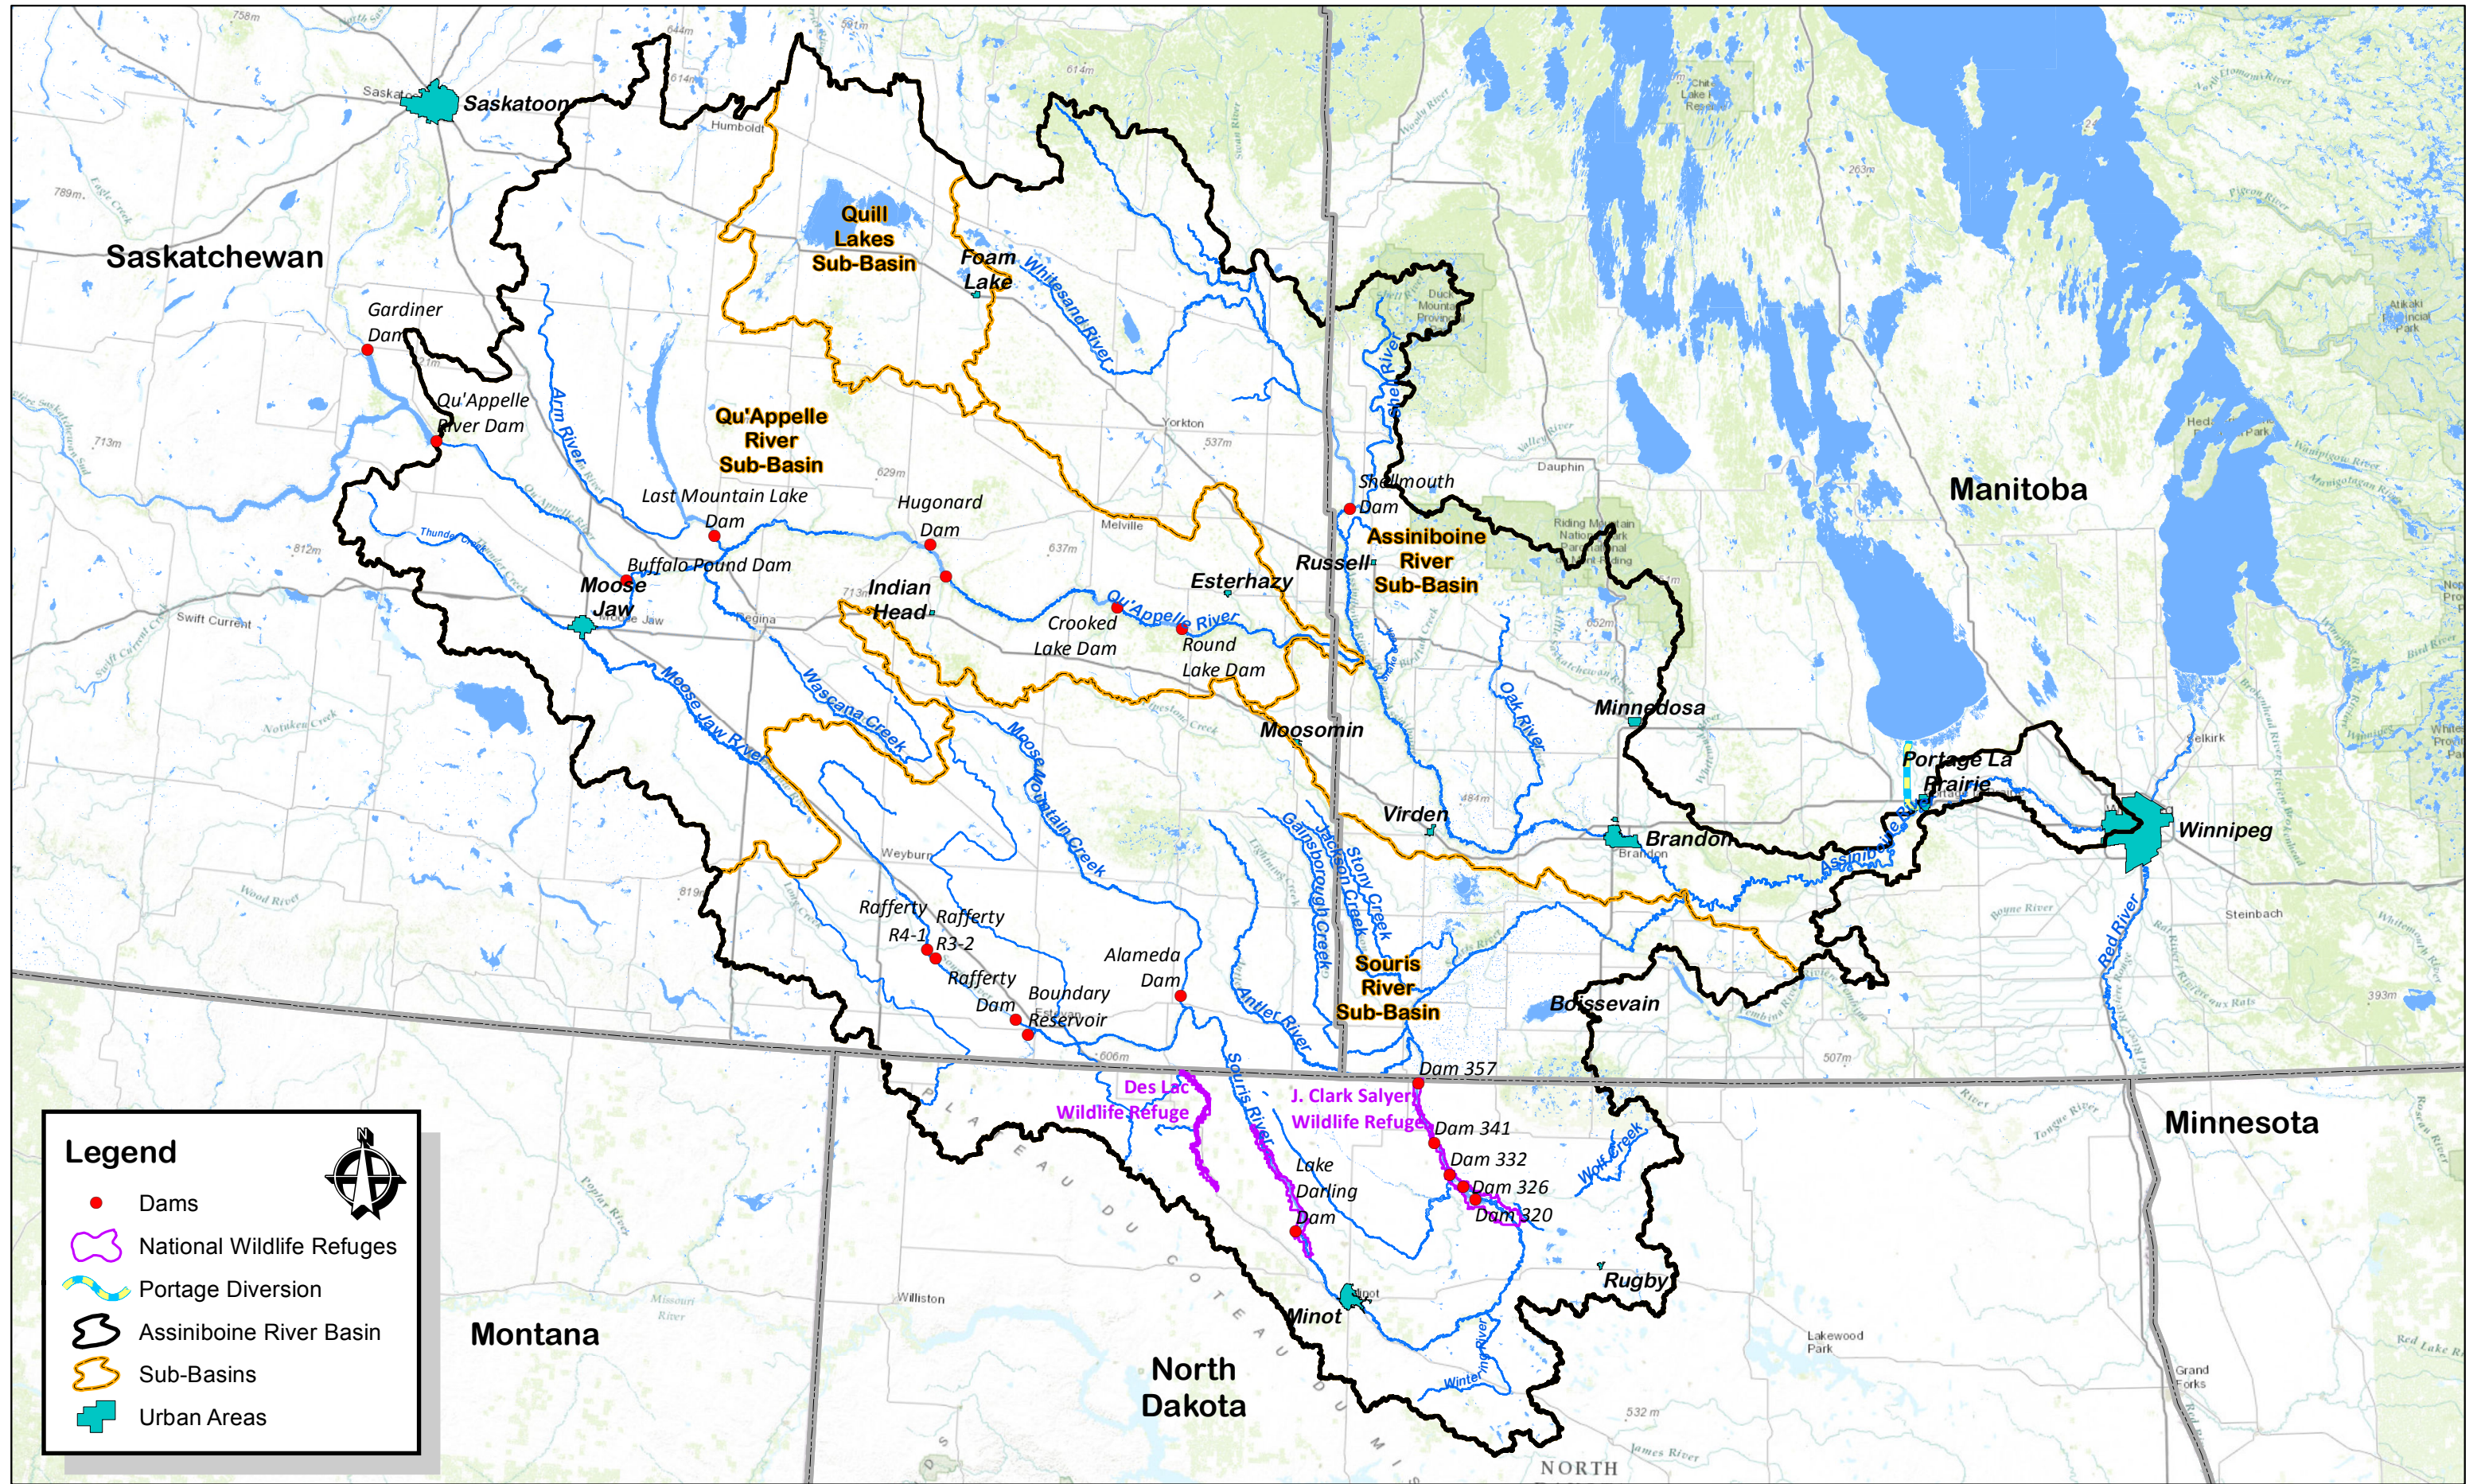

ASSINIBOINE RIVER BASIN - Major Dams and Diversions

Legend

- Dams
- ⬭ National Wildlife Refuges
- ⬭ Portage Diversion
- Assiniboine River Basin
- Sub-Basins
- + Urban Areas

Montana

North Dakota

Minnesota

Saskatchewan

Manitoba

Saskatoon

Winnipeg

Gardiner Dam

Qu'Appelle River Dam

Moose Jaw

Buffalo Pound Dam

Last Mountain Lake Dam

Indian Head

Hugonard Dam

Crooked Lake Dam

Esterhazy

Round Lake Dam

Russell

Shallmouth Dam

Souris River Sub-Basin

Dam 320

Rugby

Minot

Williston

Lakewood Park

Grand Forks

NORTH